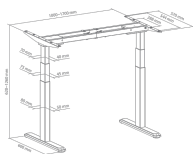

NOGE ZA STOL SBOX MD172-D - 2 MOTORA

MD-172D / SBOX

SBOX MD-172D noge za stol s 2 motora donose snažno i moderno rješenje za električno podešavanje visine radnog prostora.

- **2 motora** za glatko i pouzdano podešavanje visine
- **Električno podizanje i spuštanje** za jednostavan prijelaz između sjedenja i stajanja
- Raspon visine približno **620 - 1260 mm** za bolju ergonomsku prilagodbu
- Prikladno za radne ploče dimenzija oko **1100 - 2000 x 700 - 900 mm**
- **Upravljačka ploča** za jednostavno svakodnevno korištenje
- **Crna izvedba** za moderan i profesionalan izgled prostora
- Konstrukcija od **čelika, aluminija i plastike** za stabilnost i dugotrajnu upotrebu

MD-172D je odličan izbor za uredske i kućne radne prostore koji traže više fleksibilnosti, ergonomije i moderan sit-stand način rada.

SPECIFICATIONS

General attributes

Load capacity (kg)	180
Color	Matte Black
Warranty	36-month warranty
Material	Steel/Aluminium/Plastic
Remaining	Power supply - 100~240 V, Power cable length - 1.8 m, Control panel, 40mm/s lifting/lowering speed...
Frame color	Matte Black
Number of table legs	2
Product type	Desk legs - 2 motors
Dimensions (cm)	1000~1700x600x620~1260
Table height (mm)	620~1260
Worktop thickness (mm)	>=18
Work surface dimensions (mm)	(1100~2000)x(700~900)
Min Charging Power (W)	0.00
Max Charging Power (W)	0.00
Primary Battery Voltage (V)	0.00
Secondary Battery Voltage (V)	0.00

General

Cable length (m)	1.8

LOGISTIČKI PODACI

Transportno pakiranje

Shipping packaging - Quantity	Yes
Shipping packaging - Unit	com
Shipping packaging - Weight	24.3
Shipping packaging - Length	98
Shipping packaging - Width	30.5
Shipping packaging - Height	14.5