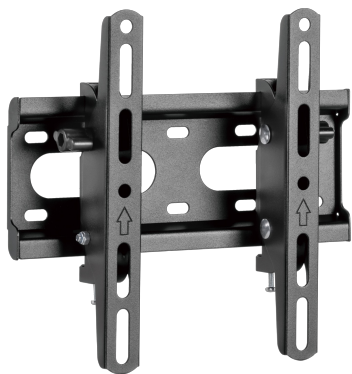

Komercijalno pakiranje

Commercial packaging - Quantity	Yes
Commercial packaging - Unit	com