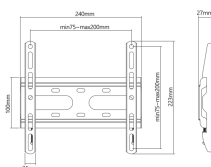

Komercijalno pakiranje

Commercial packaging - Quantity	Yes
Commercial packaging - Unit	com